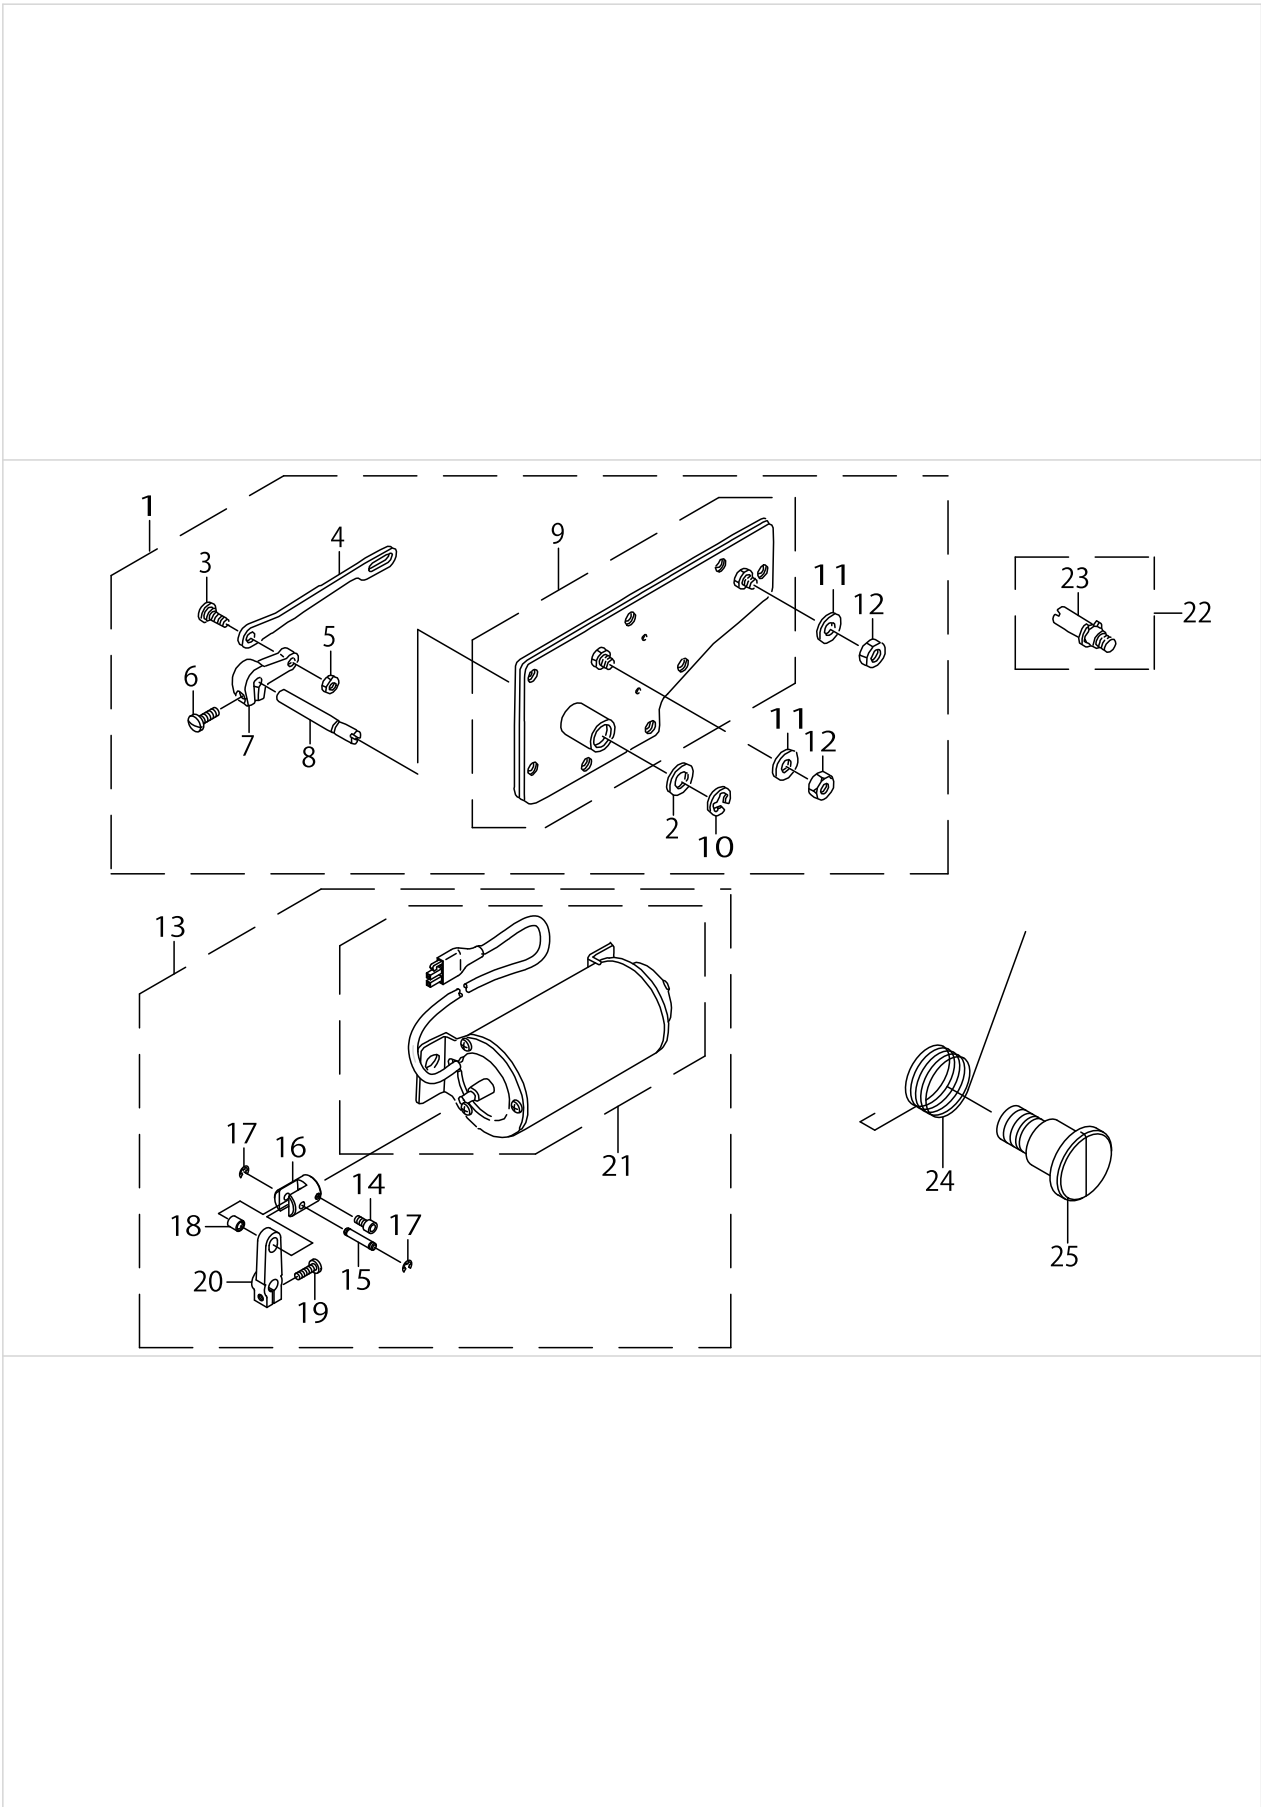

## CONTENTS

---

COMPONENTS .....	1
HOW TO MAKE USE OF THIS PARTS LIST .....	3

COMPONENTS

COMPONENTS

No.	Supply Code	Parts No.	Replacement	Parts name	Remarks	Choice	Step	Level	Cons	Qty	Rep. QTY
1		GAK330200BA		SIDE PLATE ASM. B						1	
2		WP1021016SD		WASHER				*		1	
3		SD0800352SP		SHOULDER SCREW D=8 H=3.5				*		1	
4		22991301		SOLENOID LINK				*		1	
5		NS6150310SP		HEXAGONAL NUT 15/64-28				*		1	
6		SS7121410TP		SCREW 3/16-28 L=14				*		1	
7		GAK33027000		SOLENOID ARM B				*		1	
8		22991400		SOLENOID SHAFT				*		1	
9	R	GAK330200AA	GAK330200BA	SIDE PLATE ASM. A				*		1	1.00
10		RE0700000K0		E-RING 7				*		1	
11		WP0621036SP		WASHER				*		2	
12		NS6150440SP		HEXAGONAL NUT 15/64-28				*		2	
13		40140422		AK_SOLENOID_ASM.B						1	
14		SM6051002TP		SCREW M5X0.8 L=10				*		1	
15		GAK33012000		SOLENOID PIN				*		1	
16		GAK33035000		SOLENOID COLLAR				*		1	
17		RE0400000KP		E-RING 4				*		2	
18		GAK33013000		SOLENOID PIN COLLAR				*		1	
19		SM6051552TP		SCREW M5 L=15				*		1	
20		GAK33011000		SOLENOID ARM A				*		1	
21		40140423		AK_SOLENOID_ASM.A				*		1	
22		GAK330400A0		SHAFT PIN ASM.						1	
23		RE0500000K0		E-RING				*		1	
24		GAK33042000		KNEE LIFTING LINK SPRING						1	
25		GAK33041000		KNEE LIFTING LINK STEP SCREW						1	

## HOW TO MAKE USE OF THIS PARTS LIST

1.As to "#01" and "#02" refer to the "Note" given at the bottom of the respective pages.

2.Codes on the "Qty" column

- Each numeral indicates the number of parts required.
- "0.1" and "2.5" indicate the length (in meters) of the respective parts.

3.Parentheses mean that the corresponding part is a subpart that constructs an assembly part.

4.Dotted lines on the Figures indicate assembly parts.

1. リストページの# 0 1、# 0 2の印は、ページ下の"注記"の説明を参照下さい。
2. 数量欄の数字は、個数を表し、0. 1、2. 5等の数値は、長さ（単位メートル）を表します。
3. 数量欄の（ ）は、組部品を構成している子部品であることを意味します。
4. イラストページの-----枠は、組構成であることを意味します。