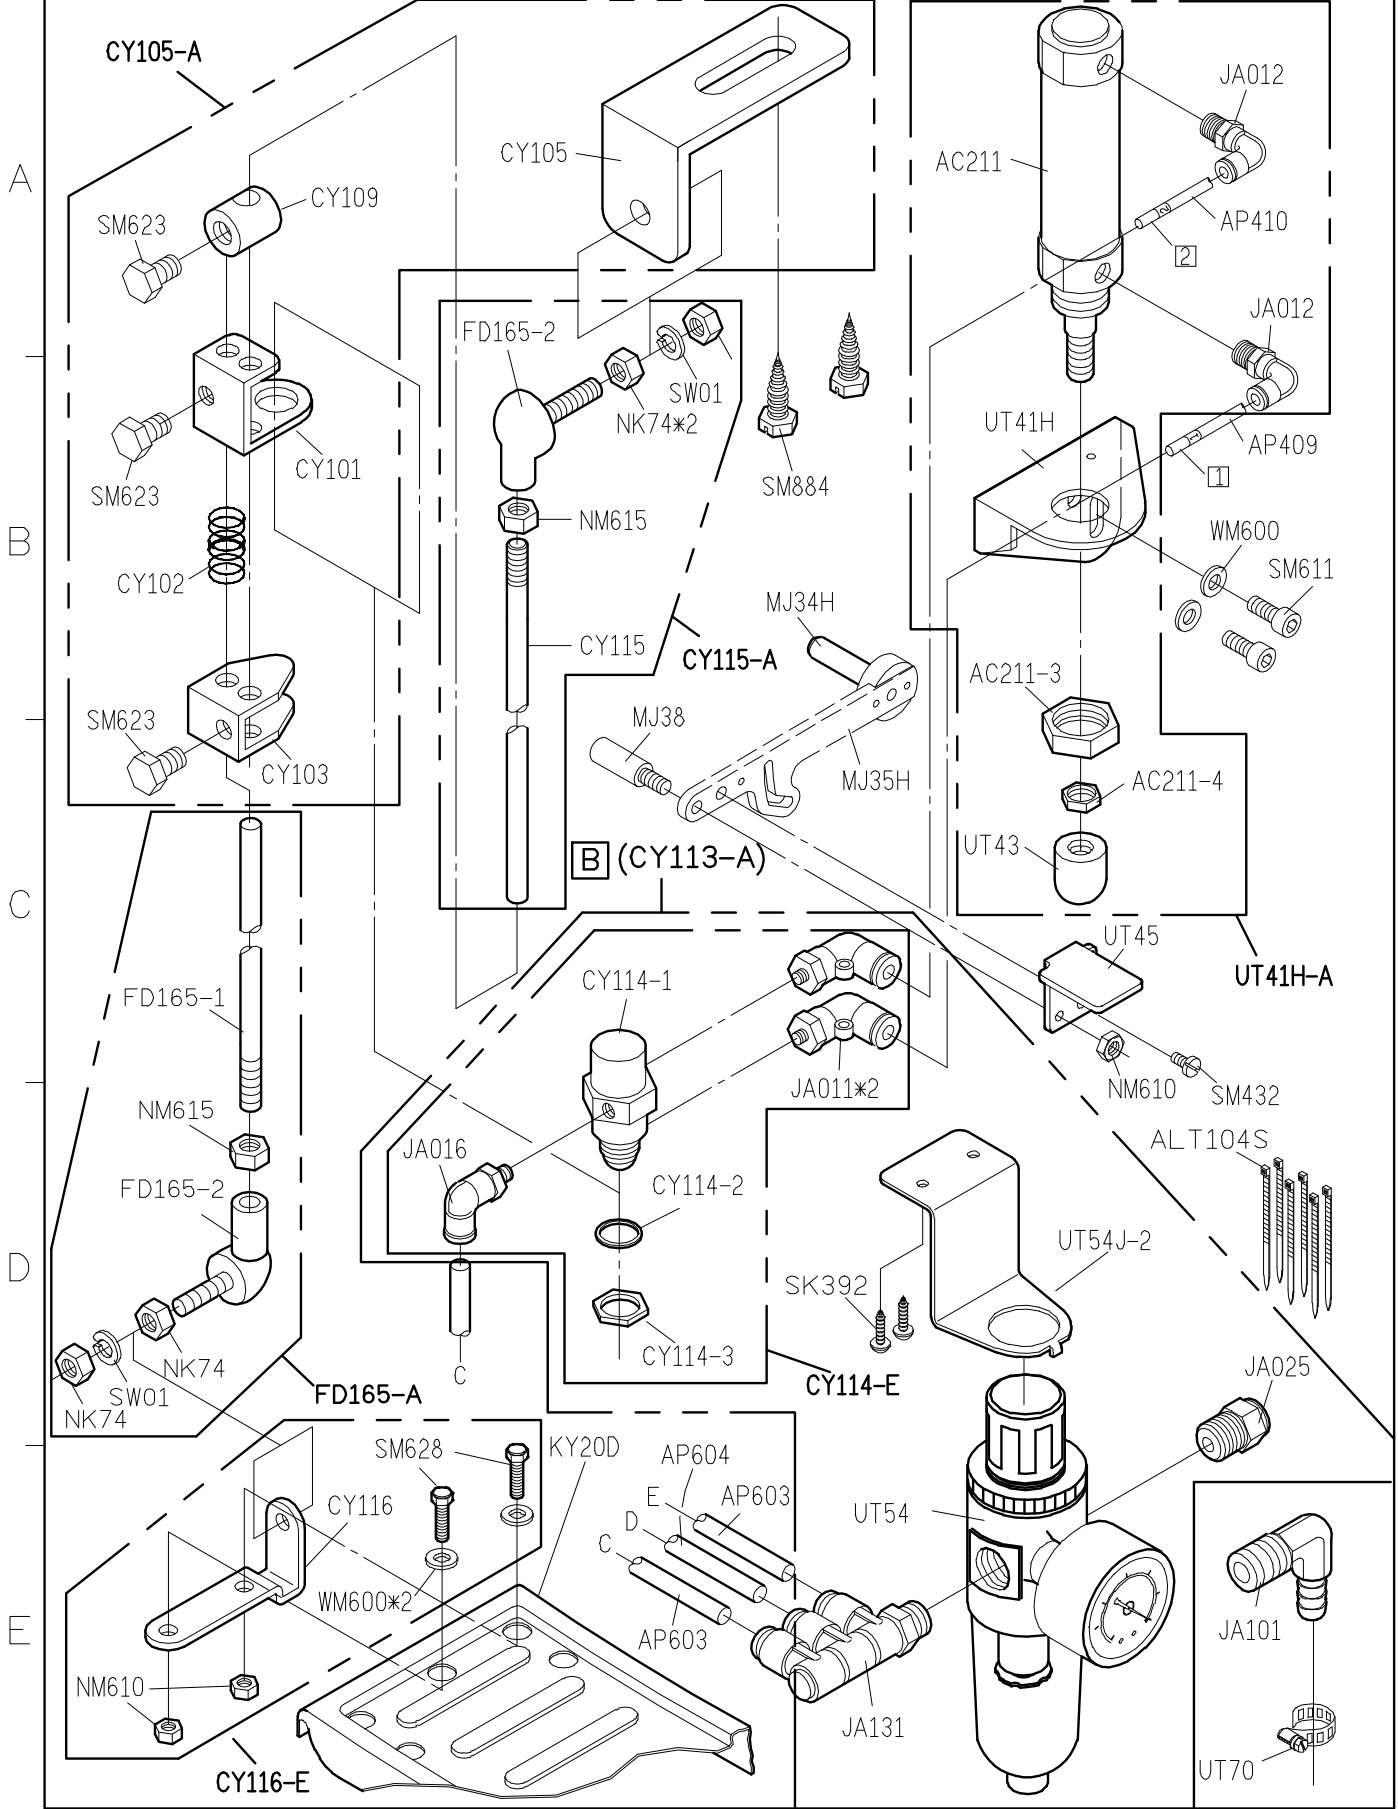

C007JDPARTS LIST FOR CY-H(CHP-H) GROUP P.4/4