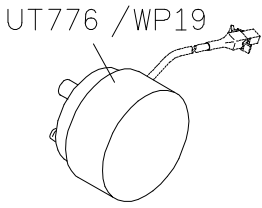

C007JD PARTS LIST FOR UTR-J(UTS-J) GROUP P.4/11

FOR UTR/WP/UTX

FOR UTS/UTY