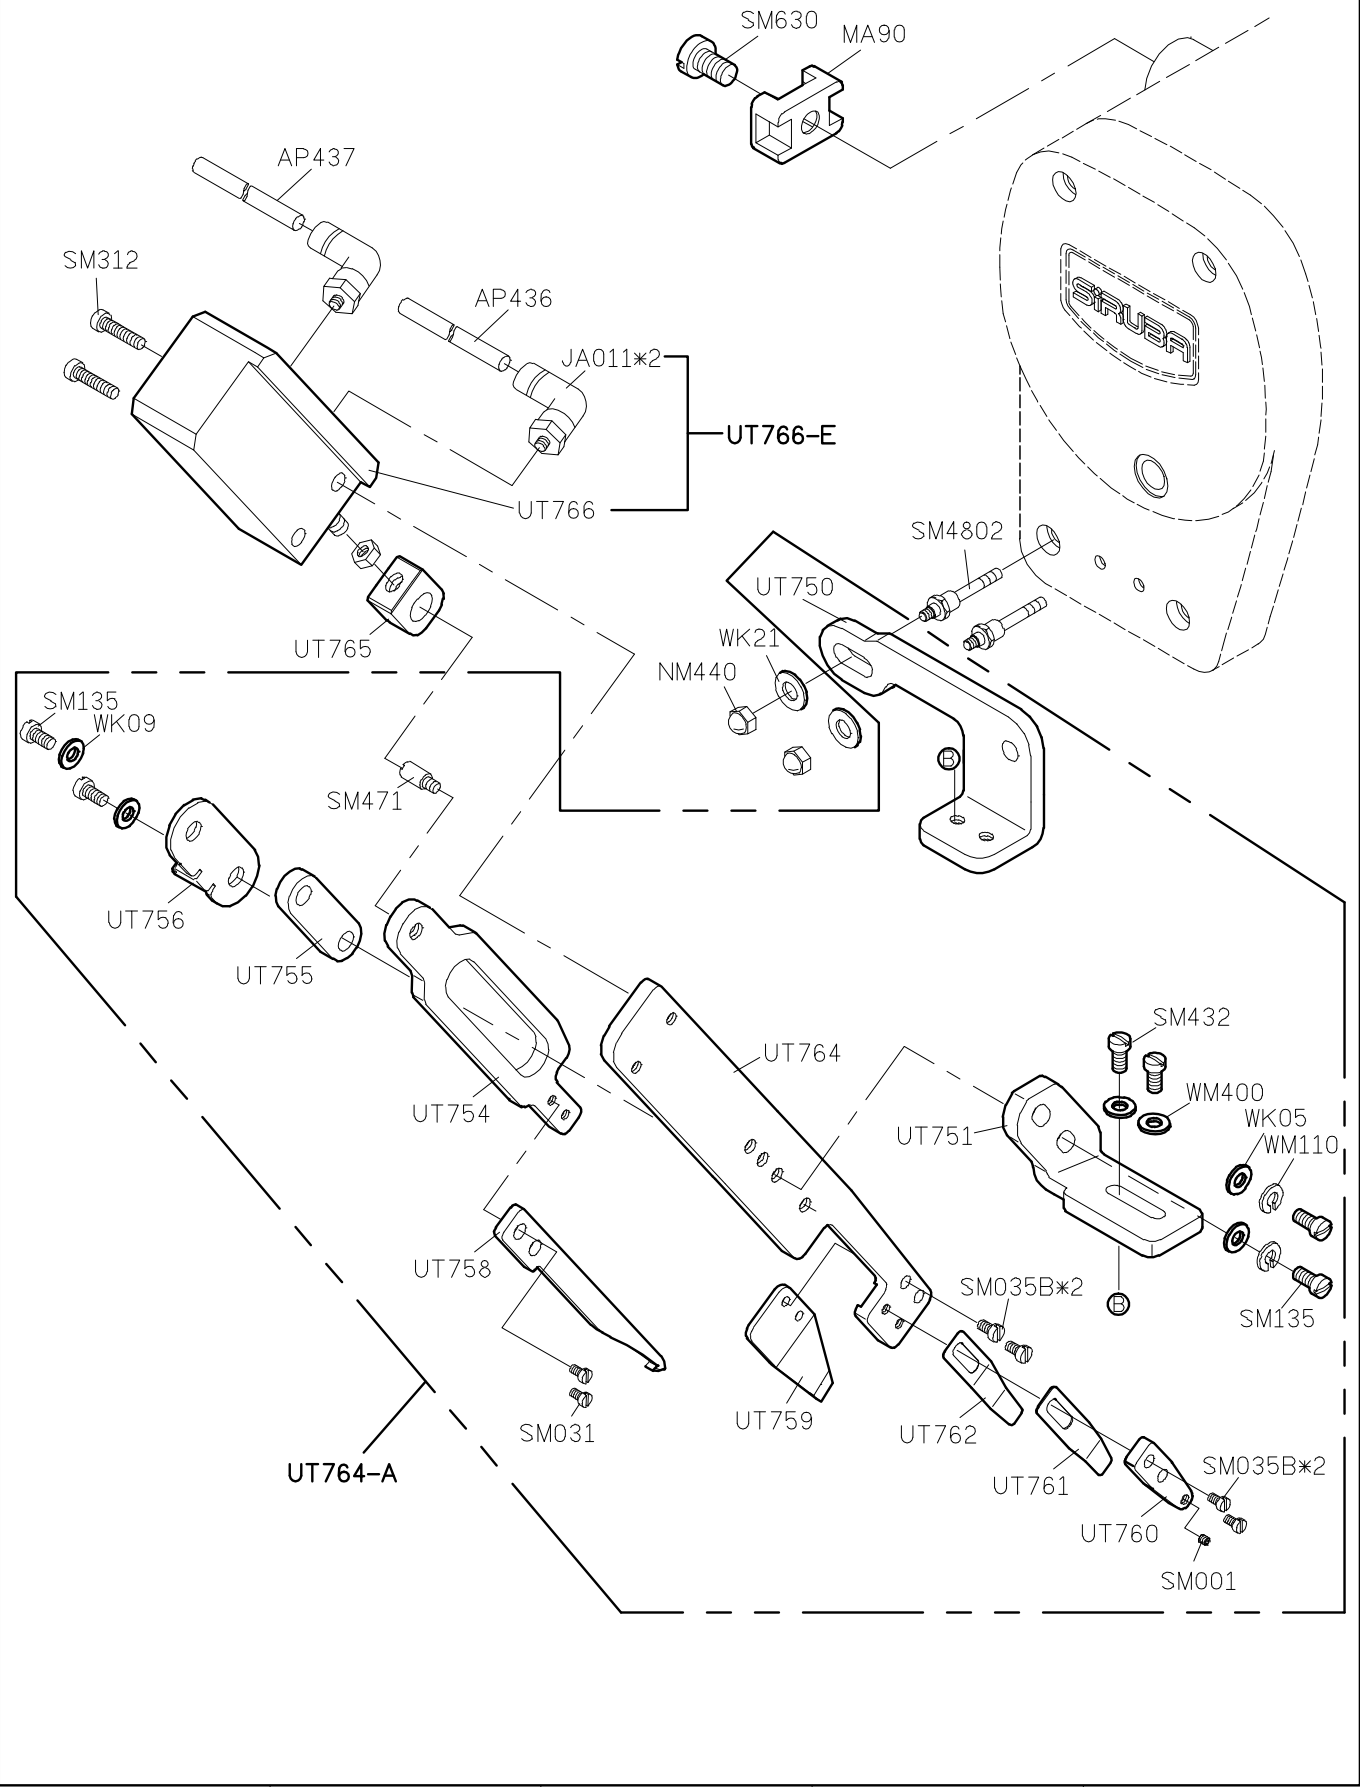

C007JD PARTS LIST FOR UTP-J GROUP P.13/16

A

B

C

D

E