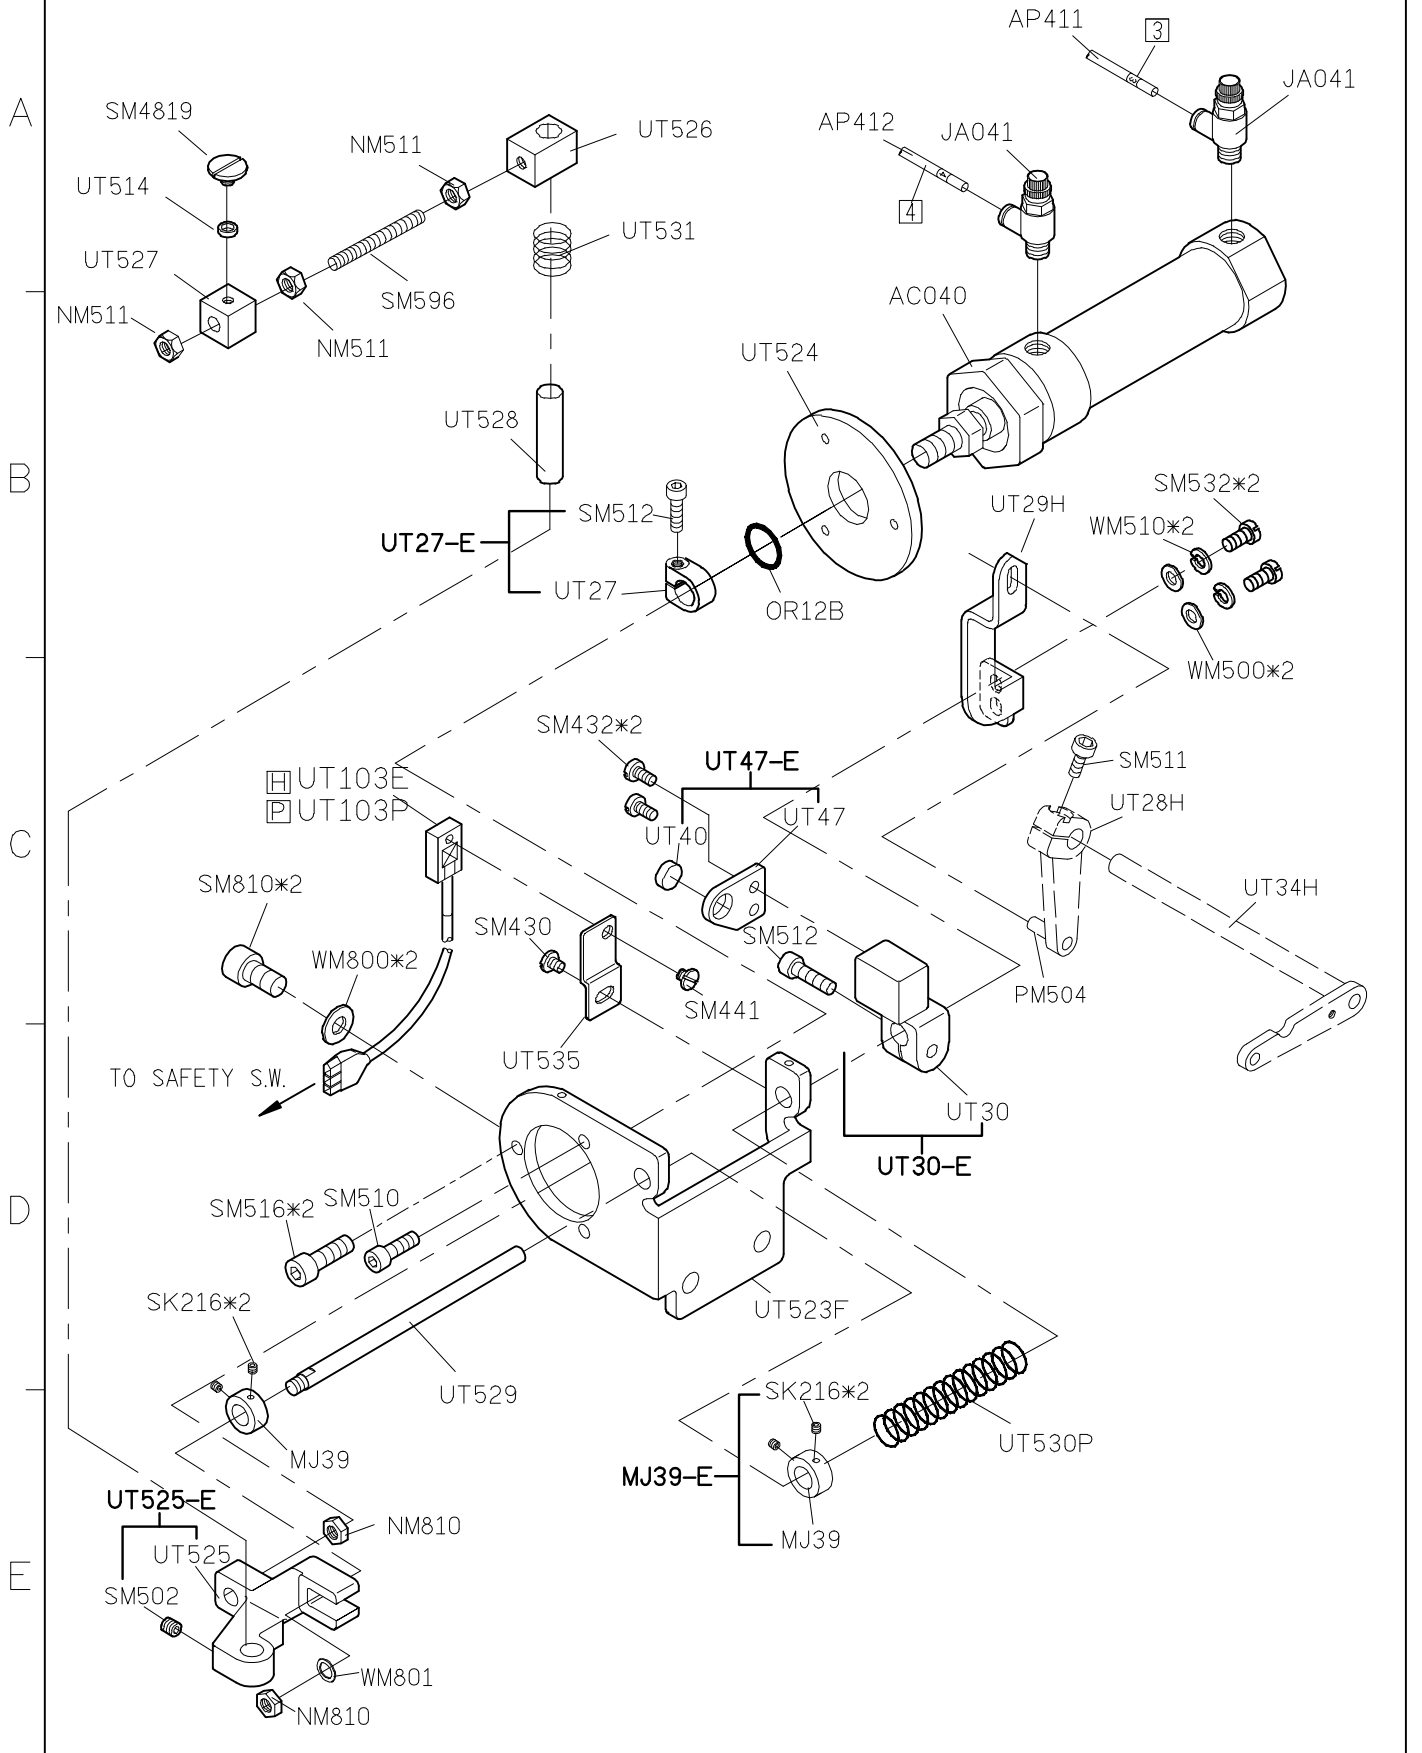

C007JD PARTS LIST FOR UTP-J(UTQ-J) GROUP P.2/16

FOR C007J/C007JD/C858J/C858JD FOR H牌馬達