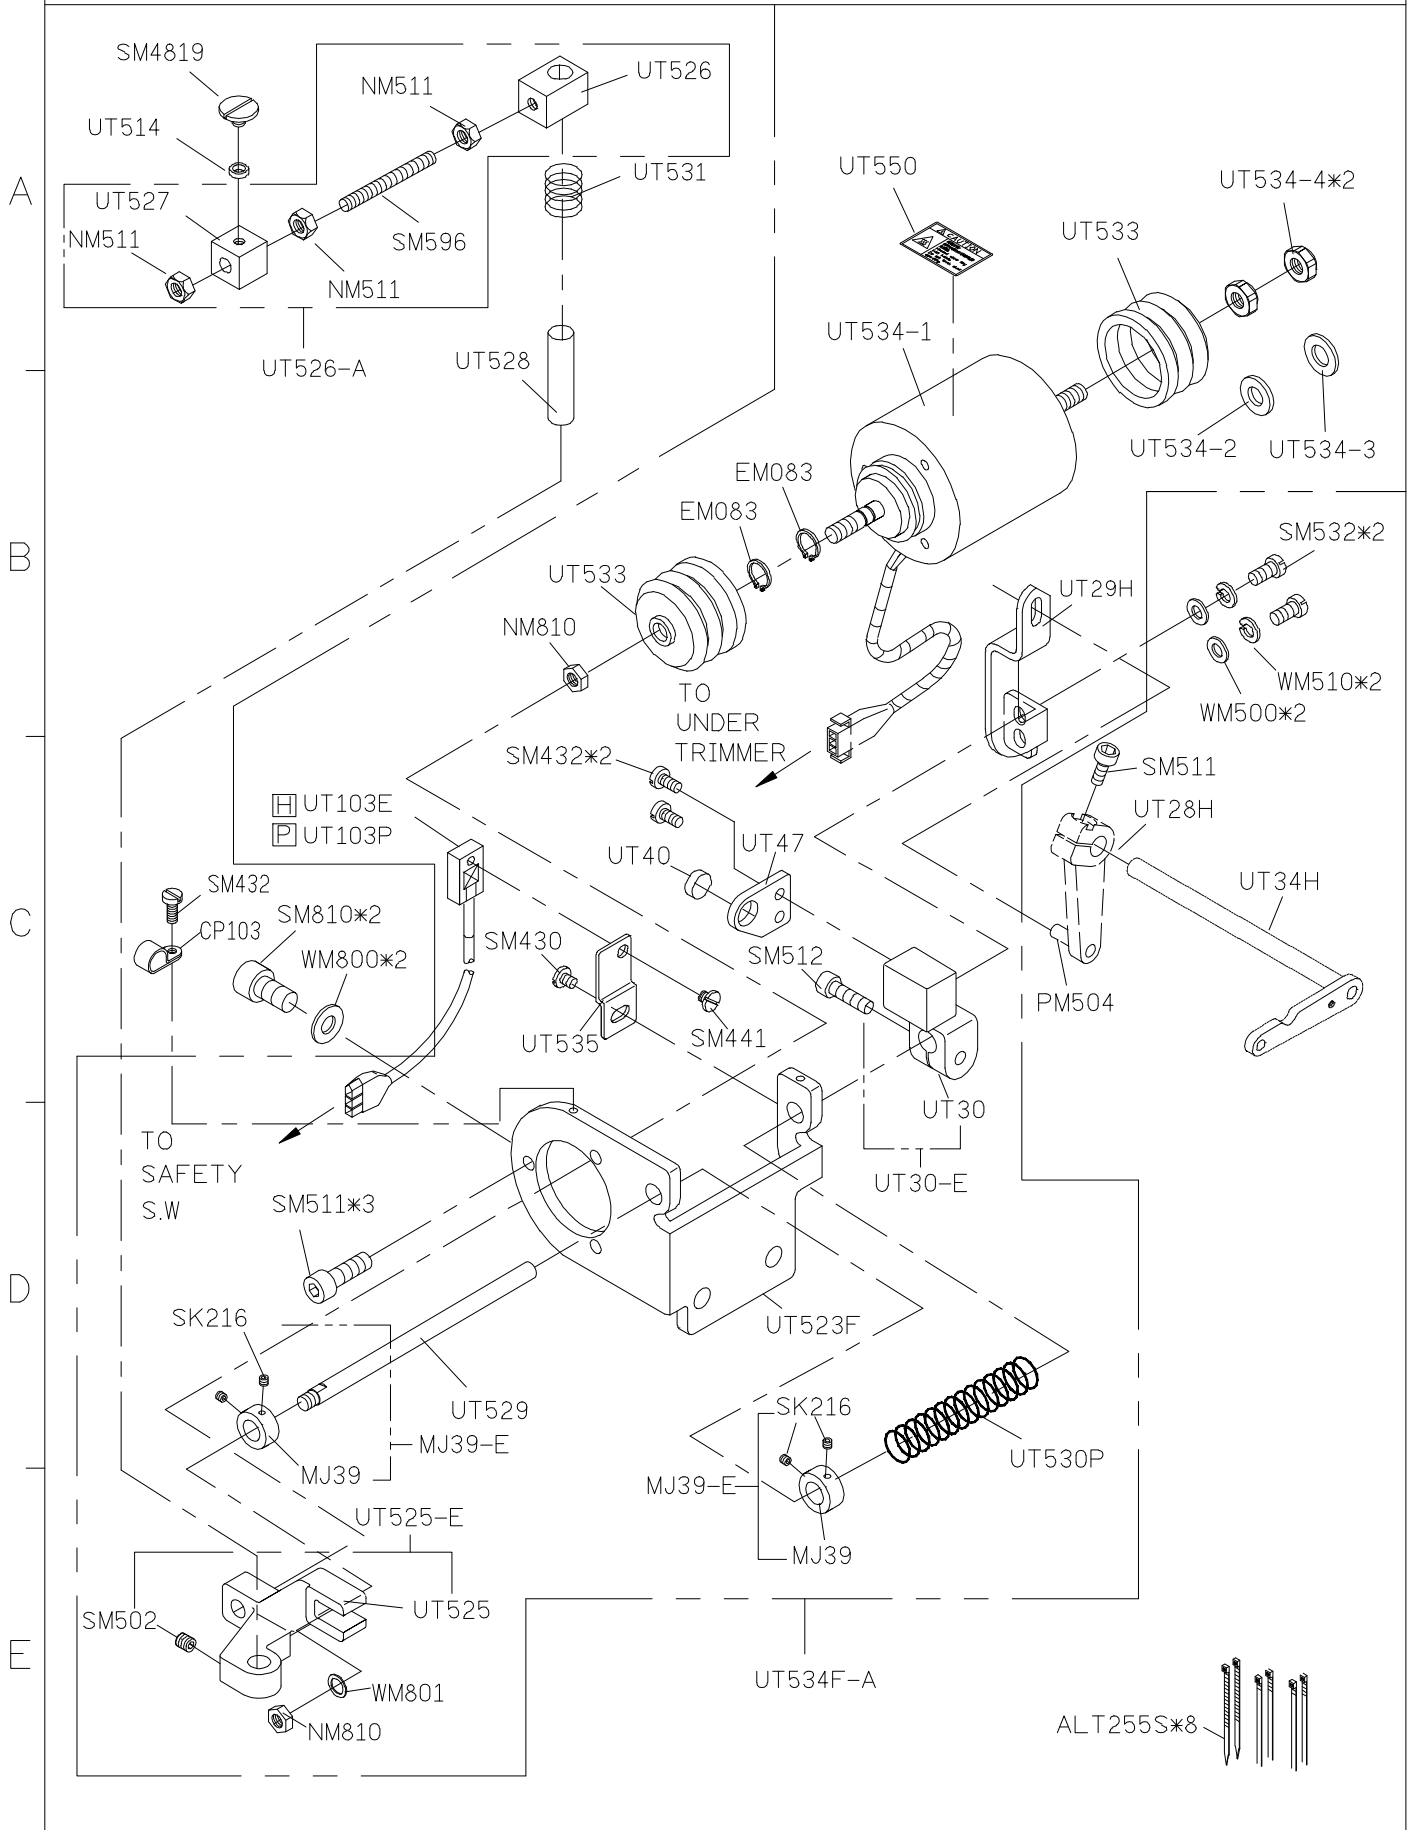

C007JD PARTS LIST FOR UTR-J(UTS-J) GROUP P.2/11

1 FOR C007J/C007JD/C858J/C858JD
2

3 FOR H牌馬達
4 FOR P牌馬達

4

5

11/05/03