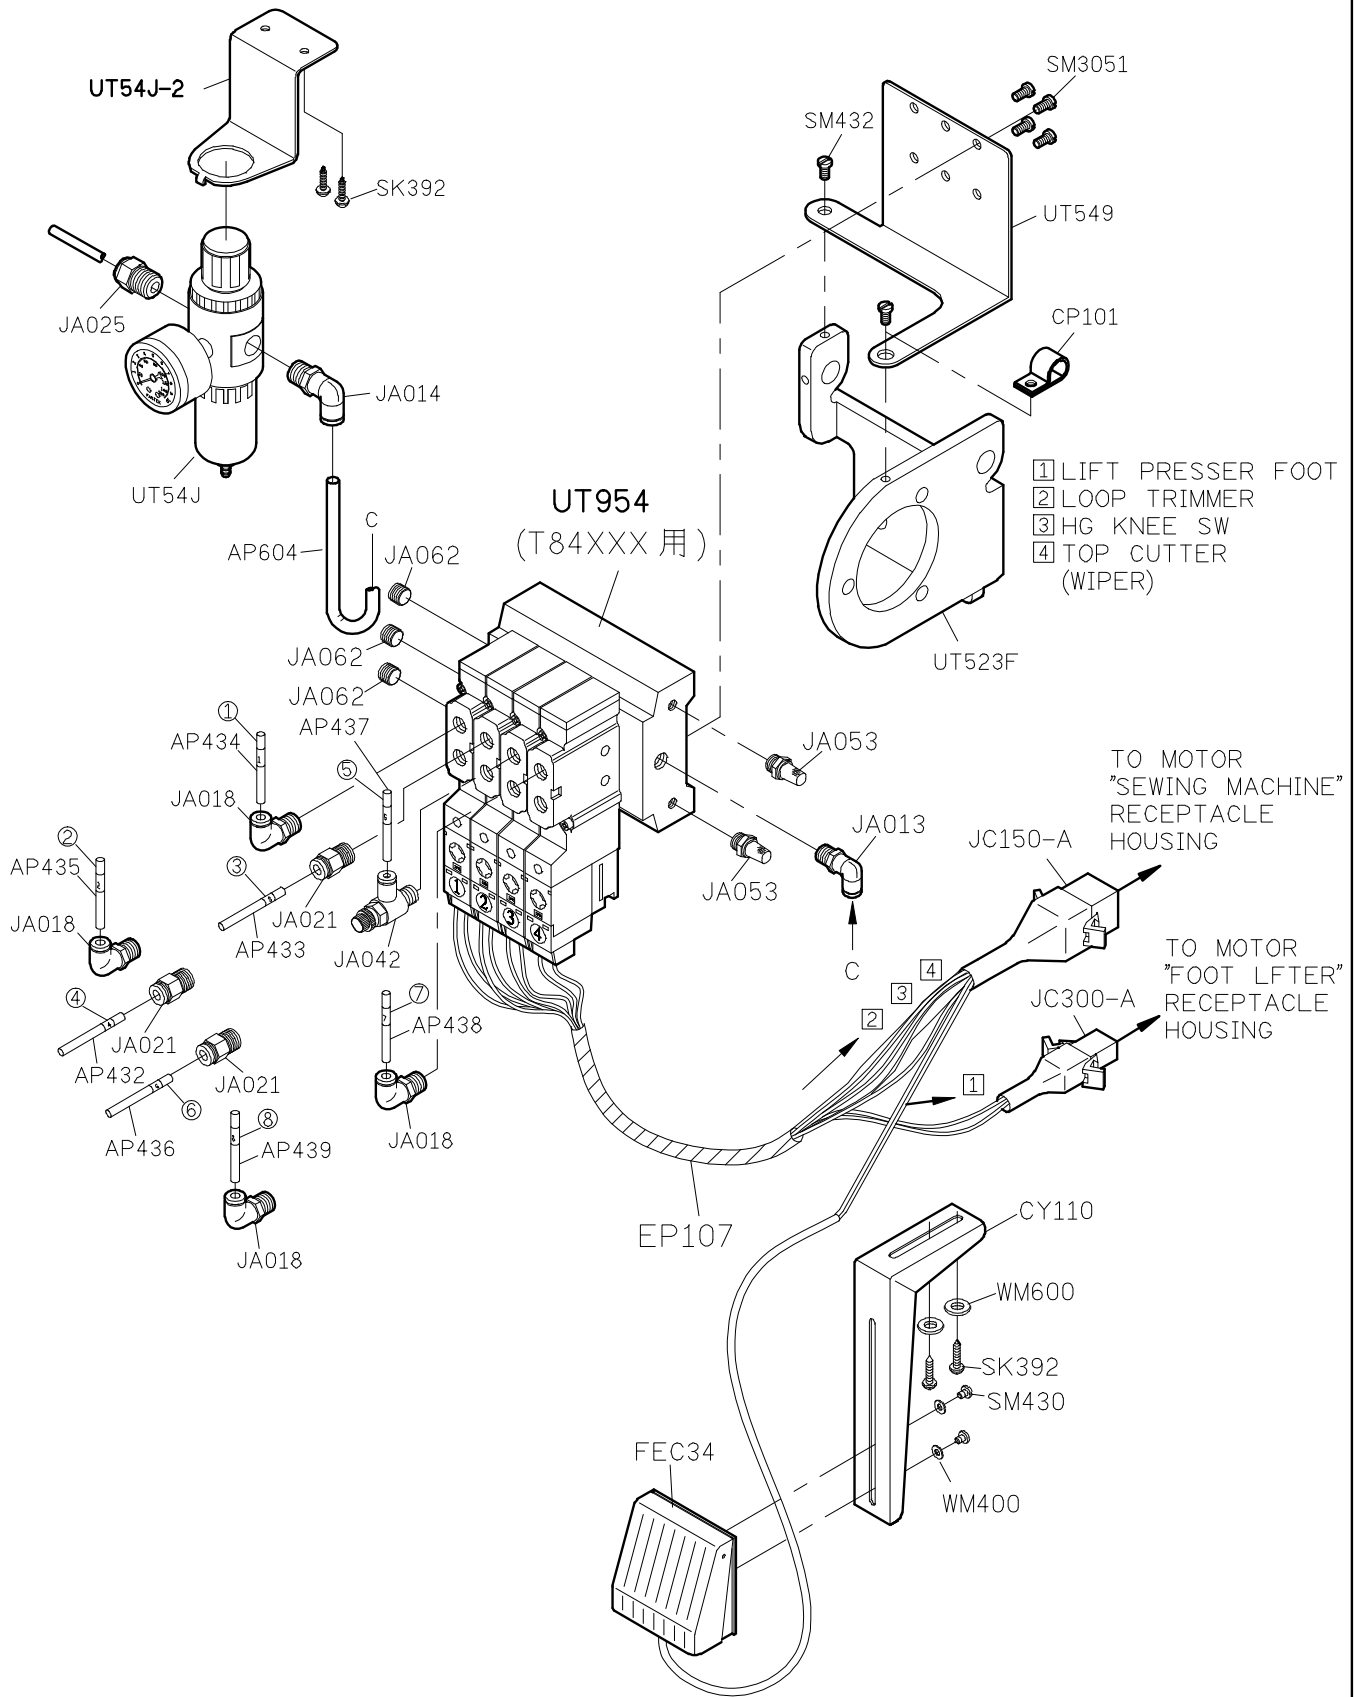

# C007JD PARTS LIST FOR UTP-J(UTQ-J) GROUP P.8/16

A

B

C

D

E

- ① LIFT PRESSER FOOT
- ② LOOP TRIMMER
- ③ HG KNEE SW
- ④ TOP CUTTER (WIPER)

C007JD PARTS LIST FOR UTP-J(UTQ-J) GROUP P.9/16