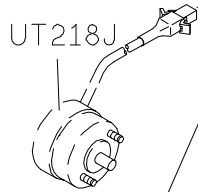

C007JD PARTS LIST FOR UTR-J(UTS-J) GROUP P.4/11

FOR UTR/WP/UTX

FOR UTS/UTY