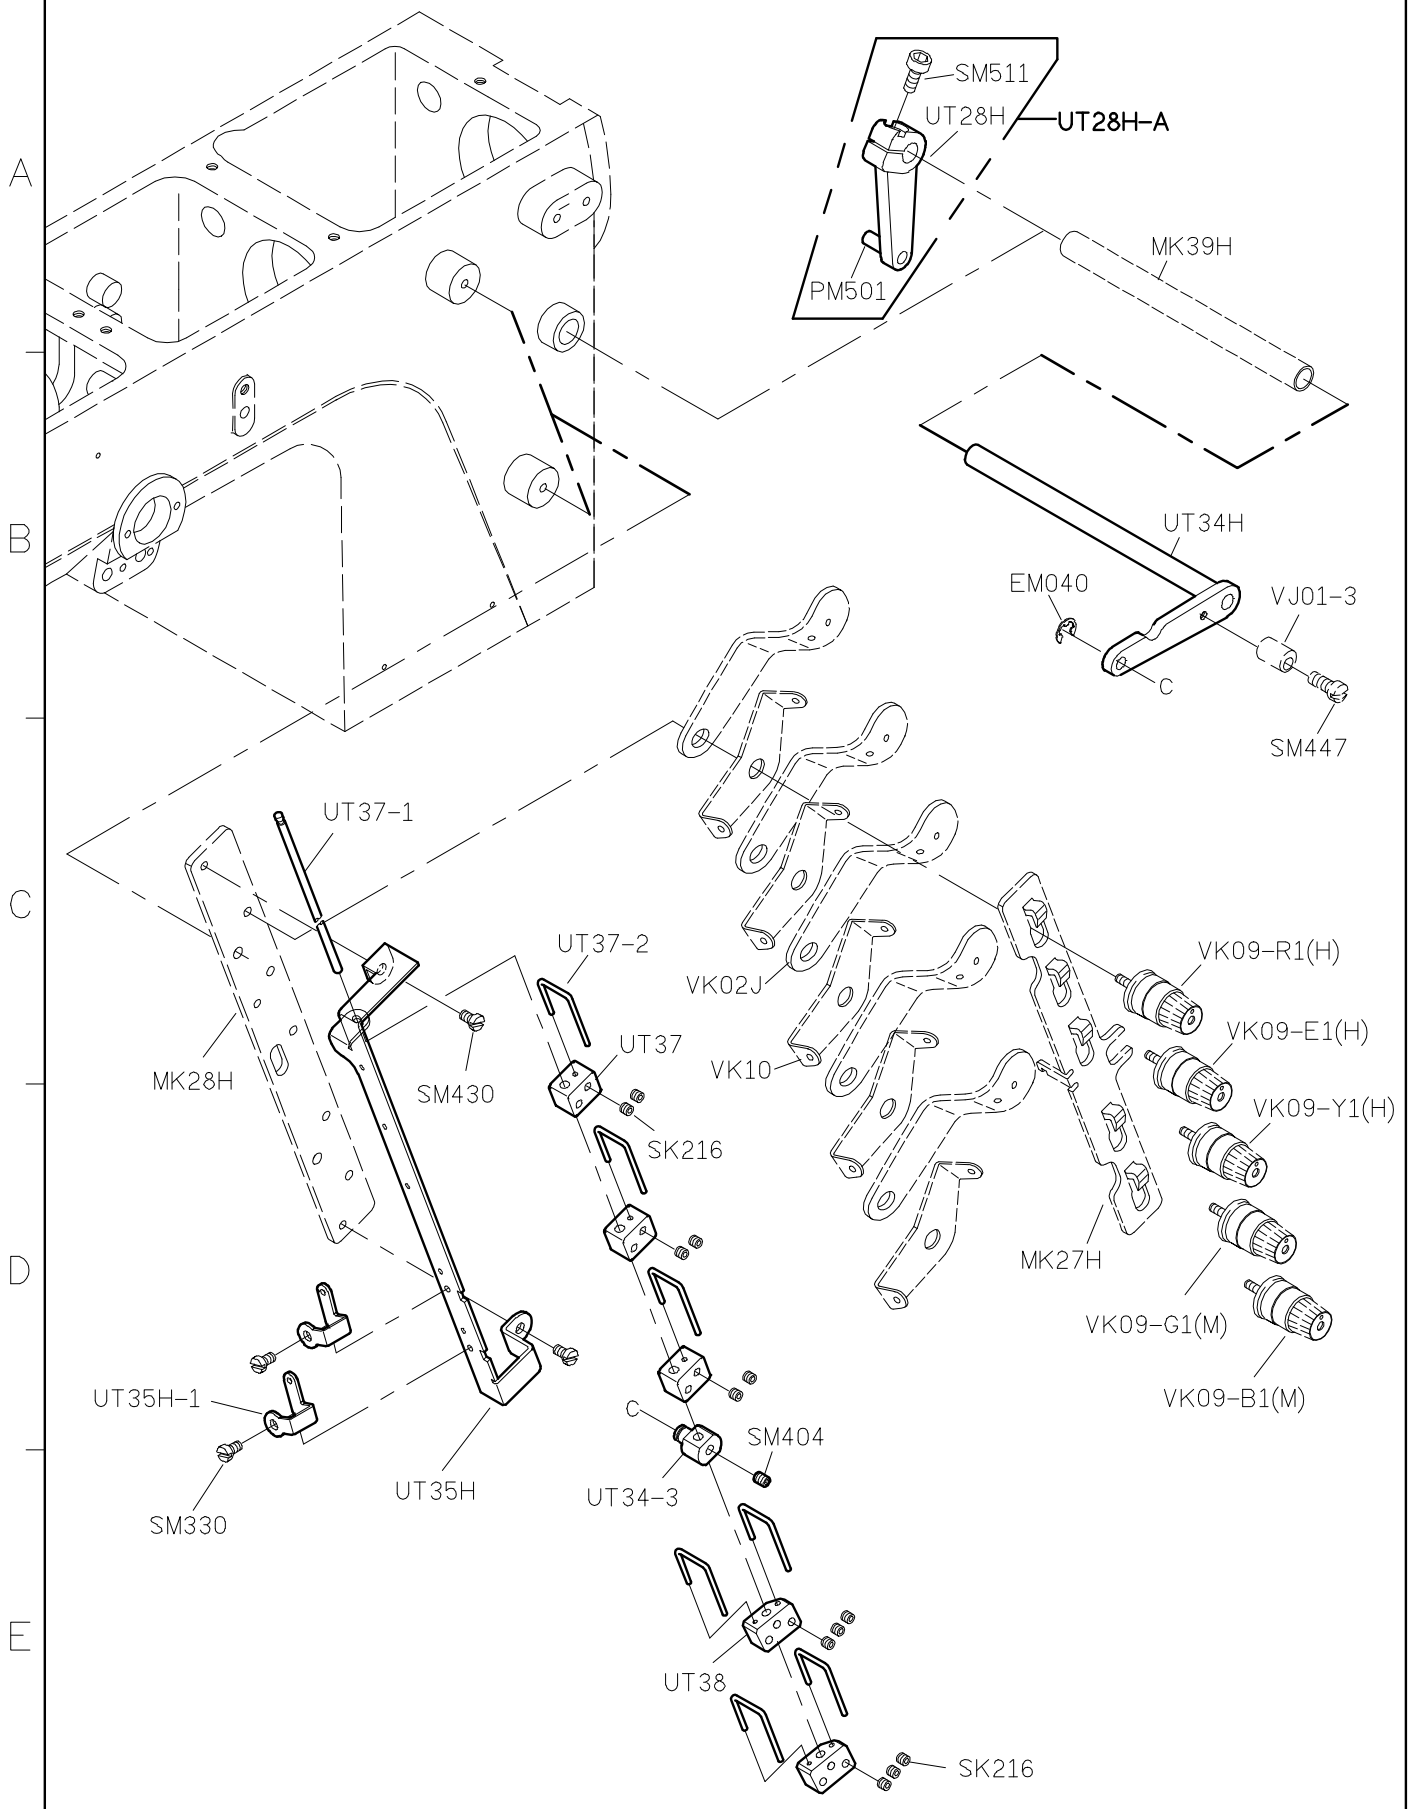

# C007JD PARTS LIST FOR UTP-J(UTQ-J) GROUP P.11/16

A

B

C

D

E

FOR LEFT SIDE