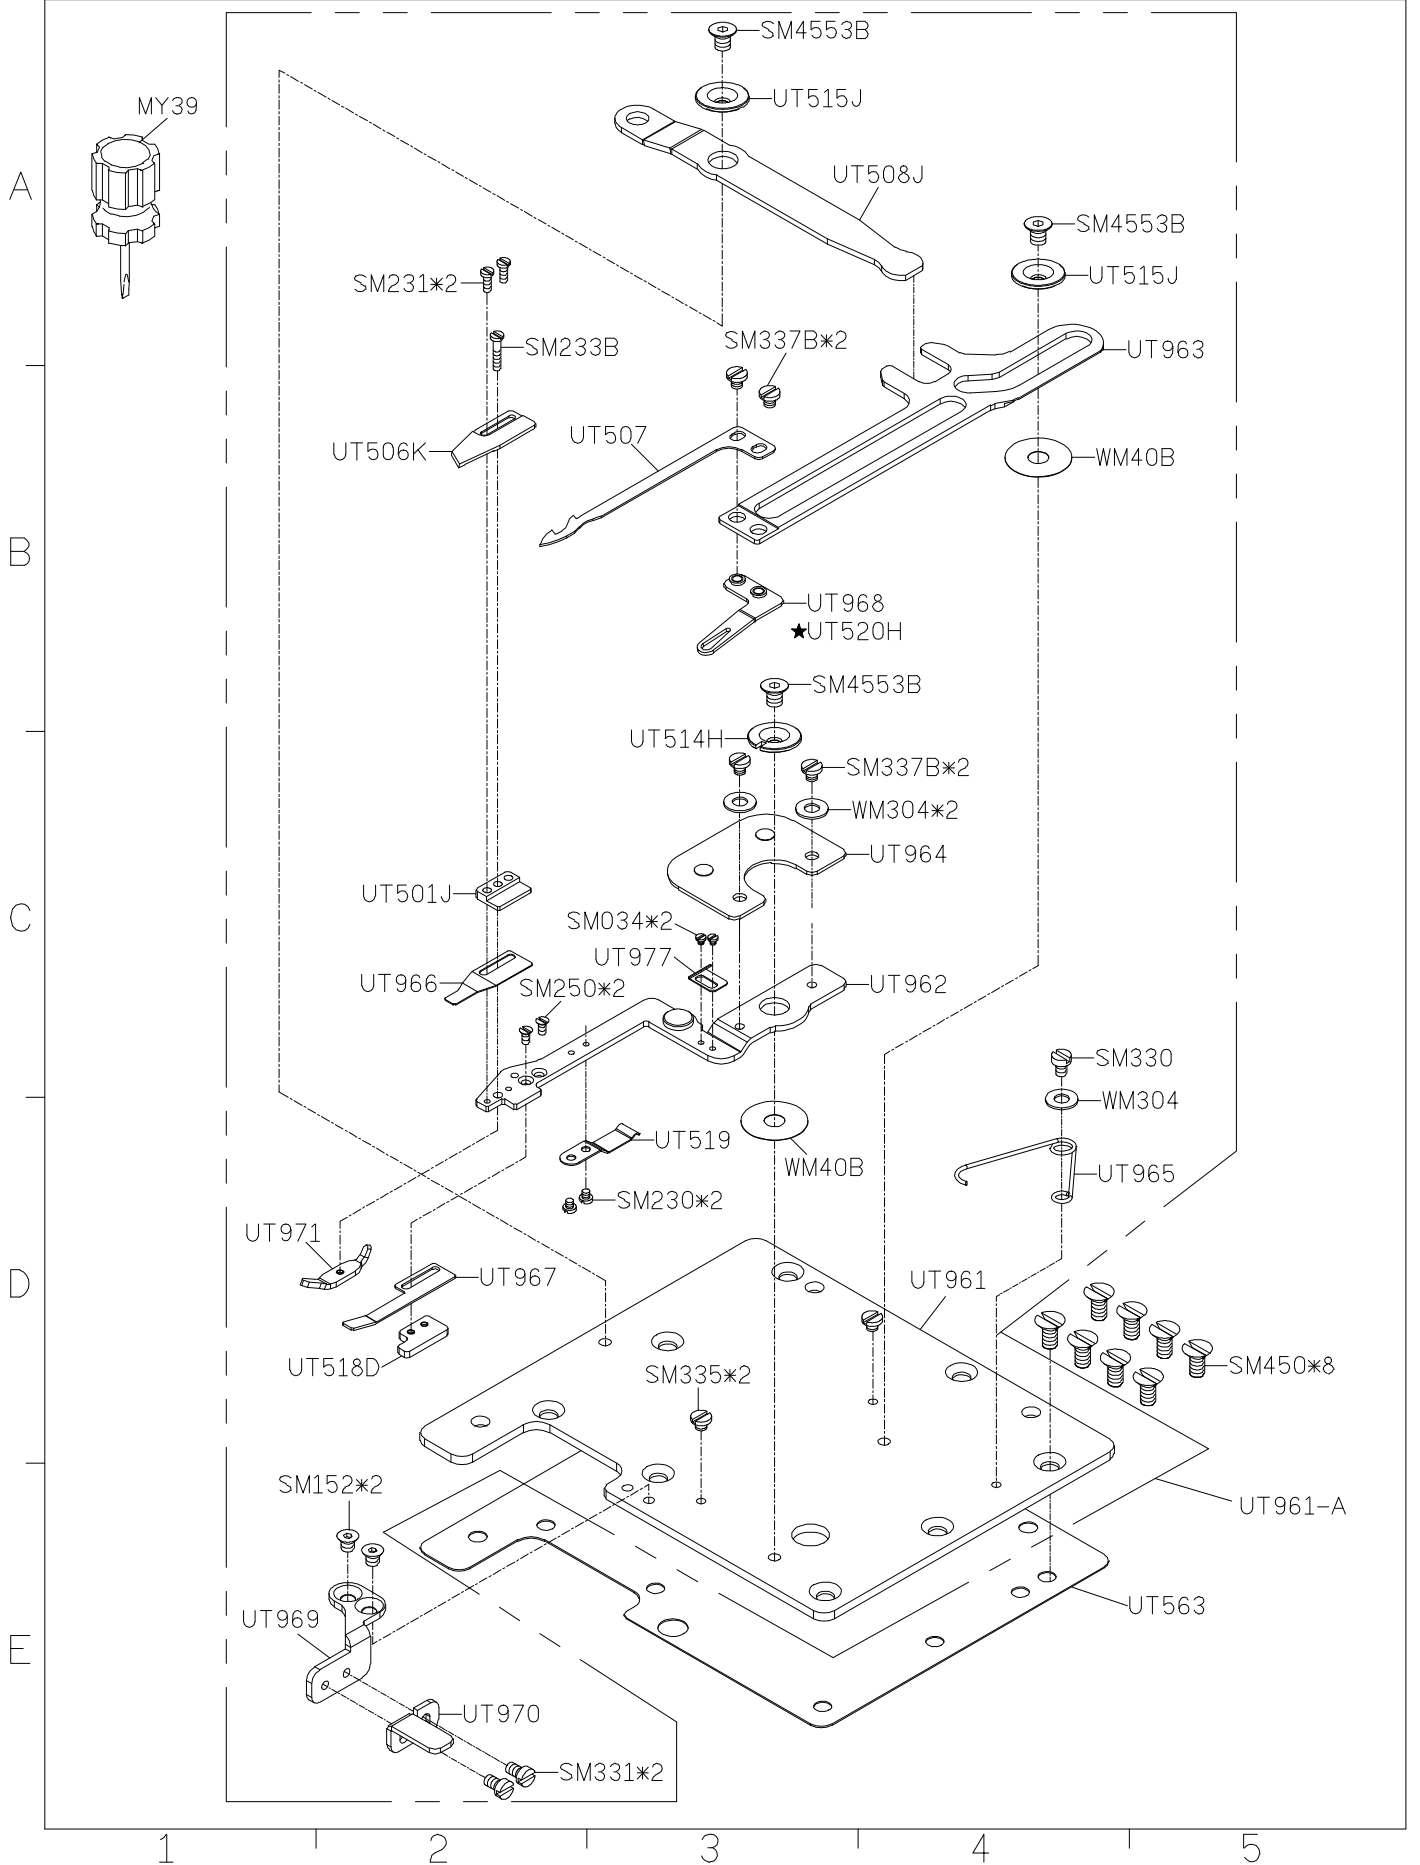

C007JDPARTS LIST FOR UTR-J(UTS-J) GROUP P.1/11

FOR C007J/C007JD/ C858J/C858JD

★ 适用于UTP/CR/CX, UTQ/CR/CX, UTR/CR/CX, UTS/CR/CX车型

11/11/21