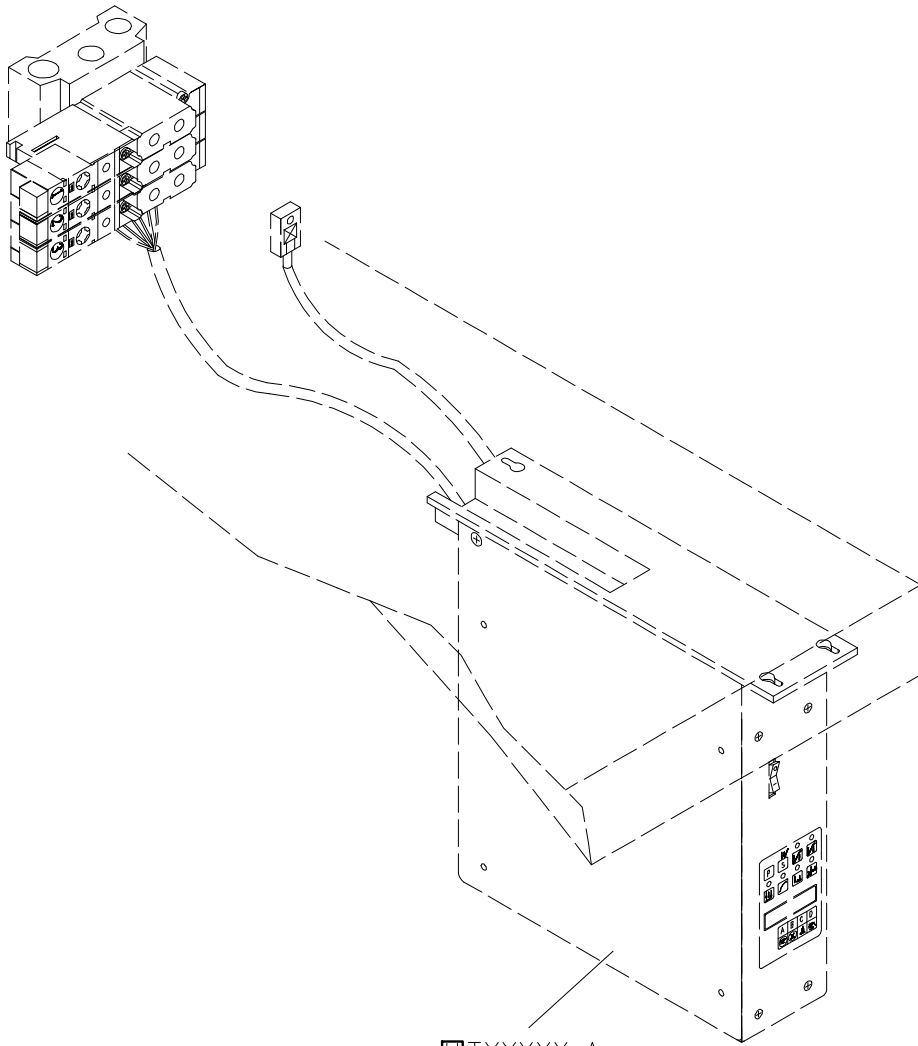

C007JD PARTS LIST FOR UTP-J(UTQ-J) GROUP P.9/16

A

B

C

D

E

- TXXXXX-A
- TXXXXX-A