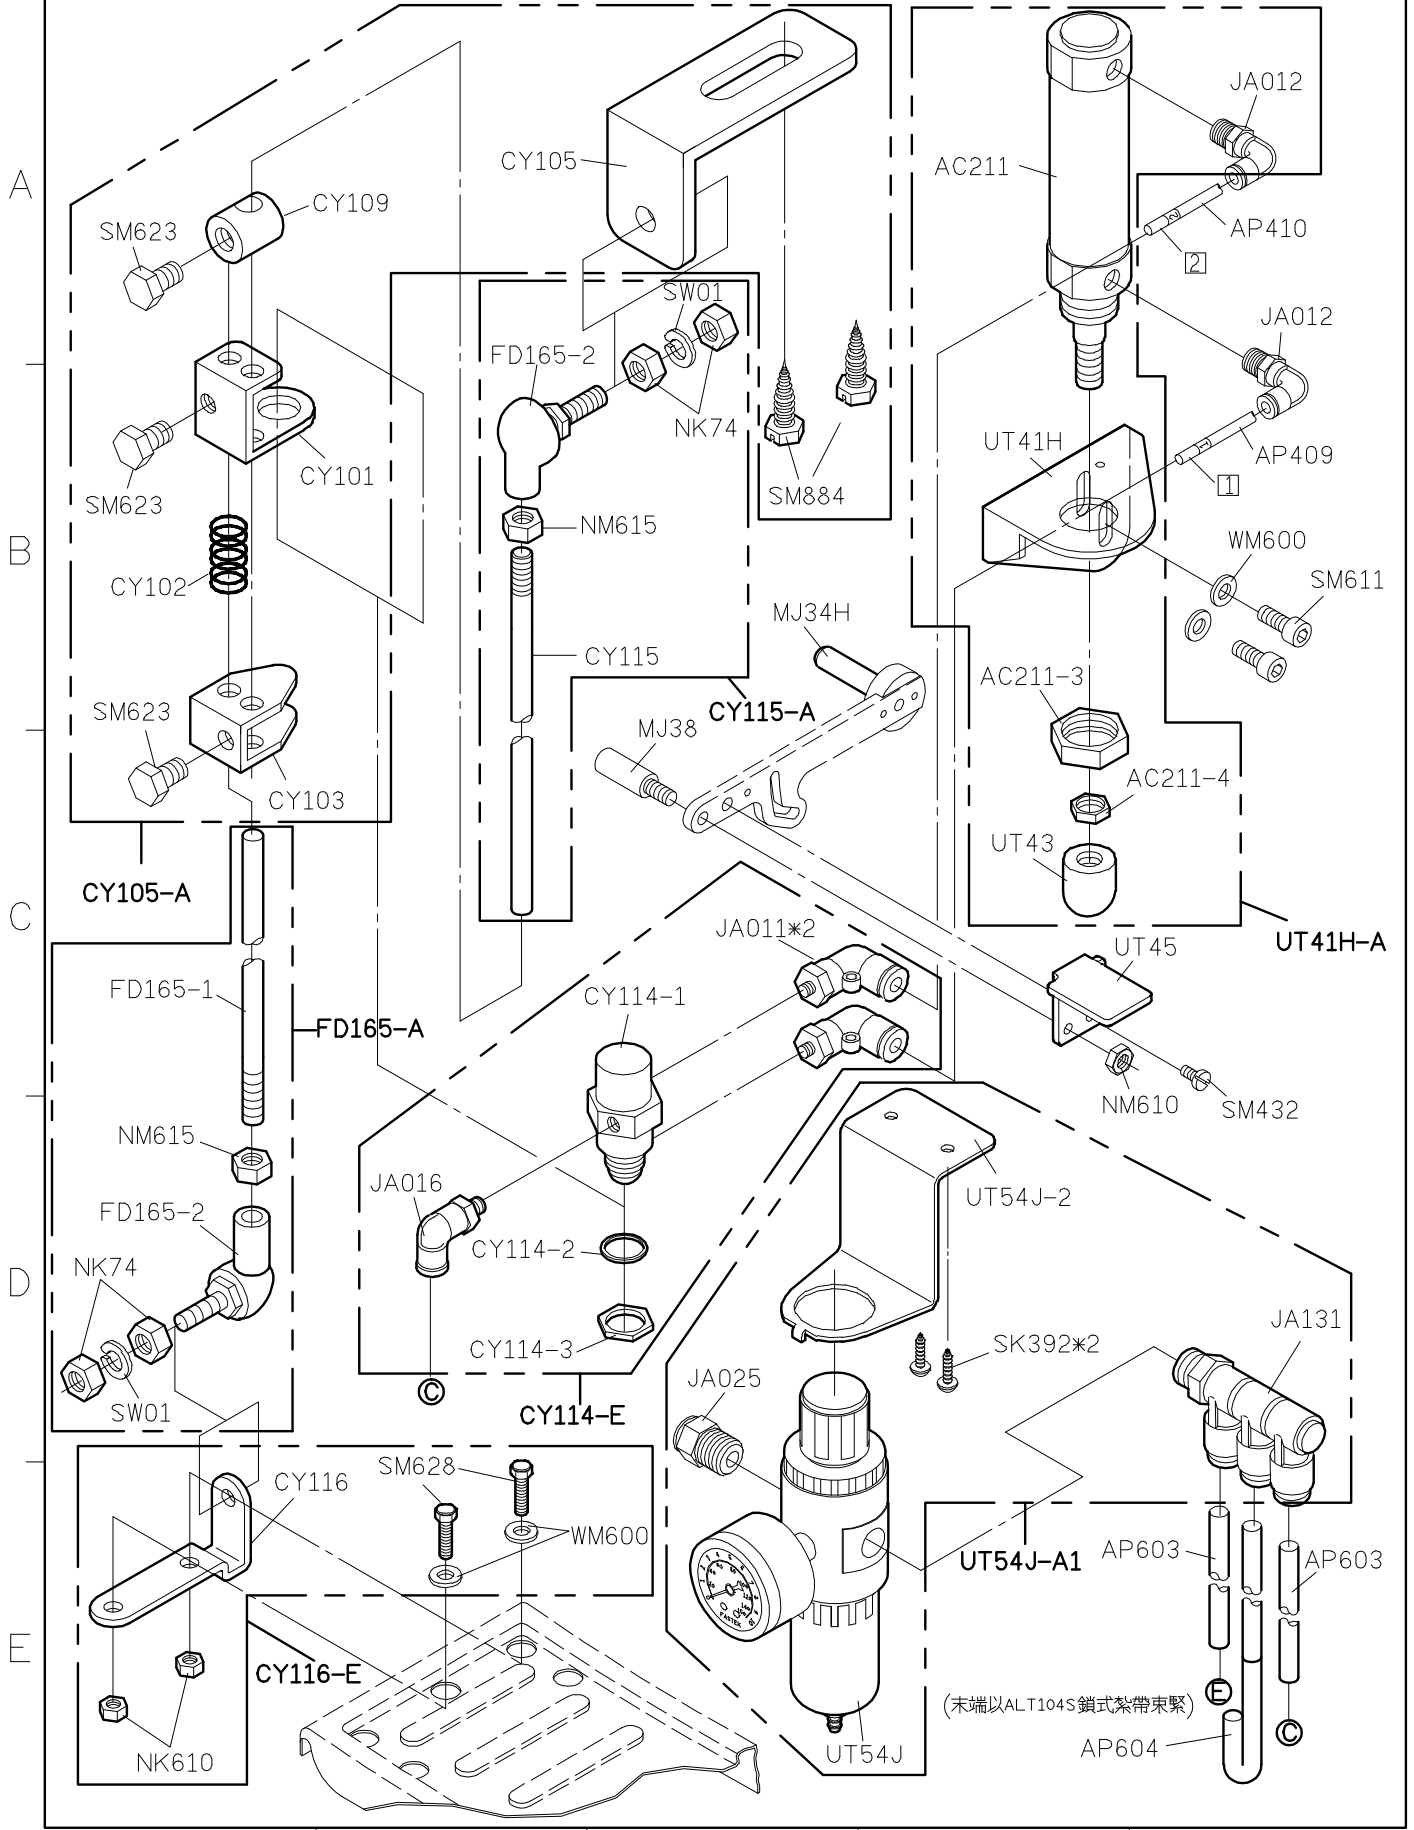

C007JD PARTS LIST FOR CZ-J GROUP P.3/3